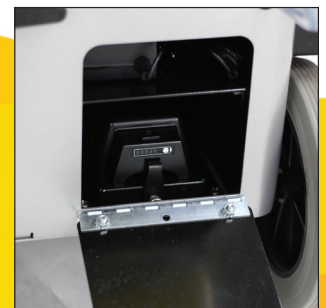

TORNADO VIRGA

Electrostatic Battery Cart Mister

Tornado Virga

Do-it-all Disinfection

Model #TP380-G08-U

Introducing the Tornado Virga. This Electrostatic Battery Cart Mister is full of features and puts you in total disinfection control. The ability to choose between electrostatic or standard spraying and three spray tip sizes makes the Virga suitable for any surface and space. This unit also provides the unique benefit of allowing you to opt between a budget-friendly dilutable solution or the convenience and consistency of a RTU disinfectant. With features like a lightweight spray nozzle, rolling cart, and the battery power and tank size to provide hours of continuous use without recharging or refilling, the Virga delivers an unmatched combination of portability and productivity.

Allows the hose to be removed effortlessly for cleaning and storage

EASY TO FILL AND EMPTY SOLUTION TANK

- Solution fill hose easily attaches to a sink to fill the tank
- Detachable rear dump hose allows for remaining solution to be drained from the tank with ease

FINGERTIP ELECTROSTATIC ON/OFF FEATURE

- **Electrostatic** - Provides an electrical charge to the solution and allows the solution to wrap around all sides of any conductive surface
- **Standard** - Best for spraying smooth surfaces, wall corners and other surfaces that do not have conductive properties