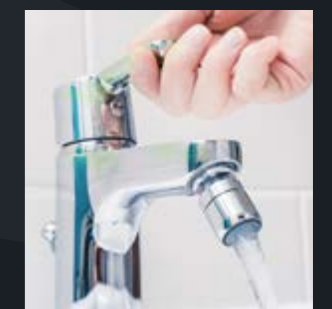

NOZZLES

- High speed swirl nozzle, <40 micron as standard
- Multiple nozzles giving 3 particle sizes, 40, 80, 110 micron
- Easy to clean

MILITARY GRADE CONNECTORS

- Effortlessly switch between Storm & JET3

ANTI DRIP CHECK VALVE

- Quick connect

QUICKLY SANITIZE ALL FREQUENTLY TOUCHED SURFACES

SHOPPING TROLLEYS

DOOR HANDLES

TRANSPORT HAND RAILS

TAPS

* Check EPA.gov for approved disinfectants against Coronavirus.